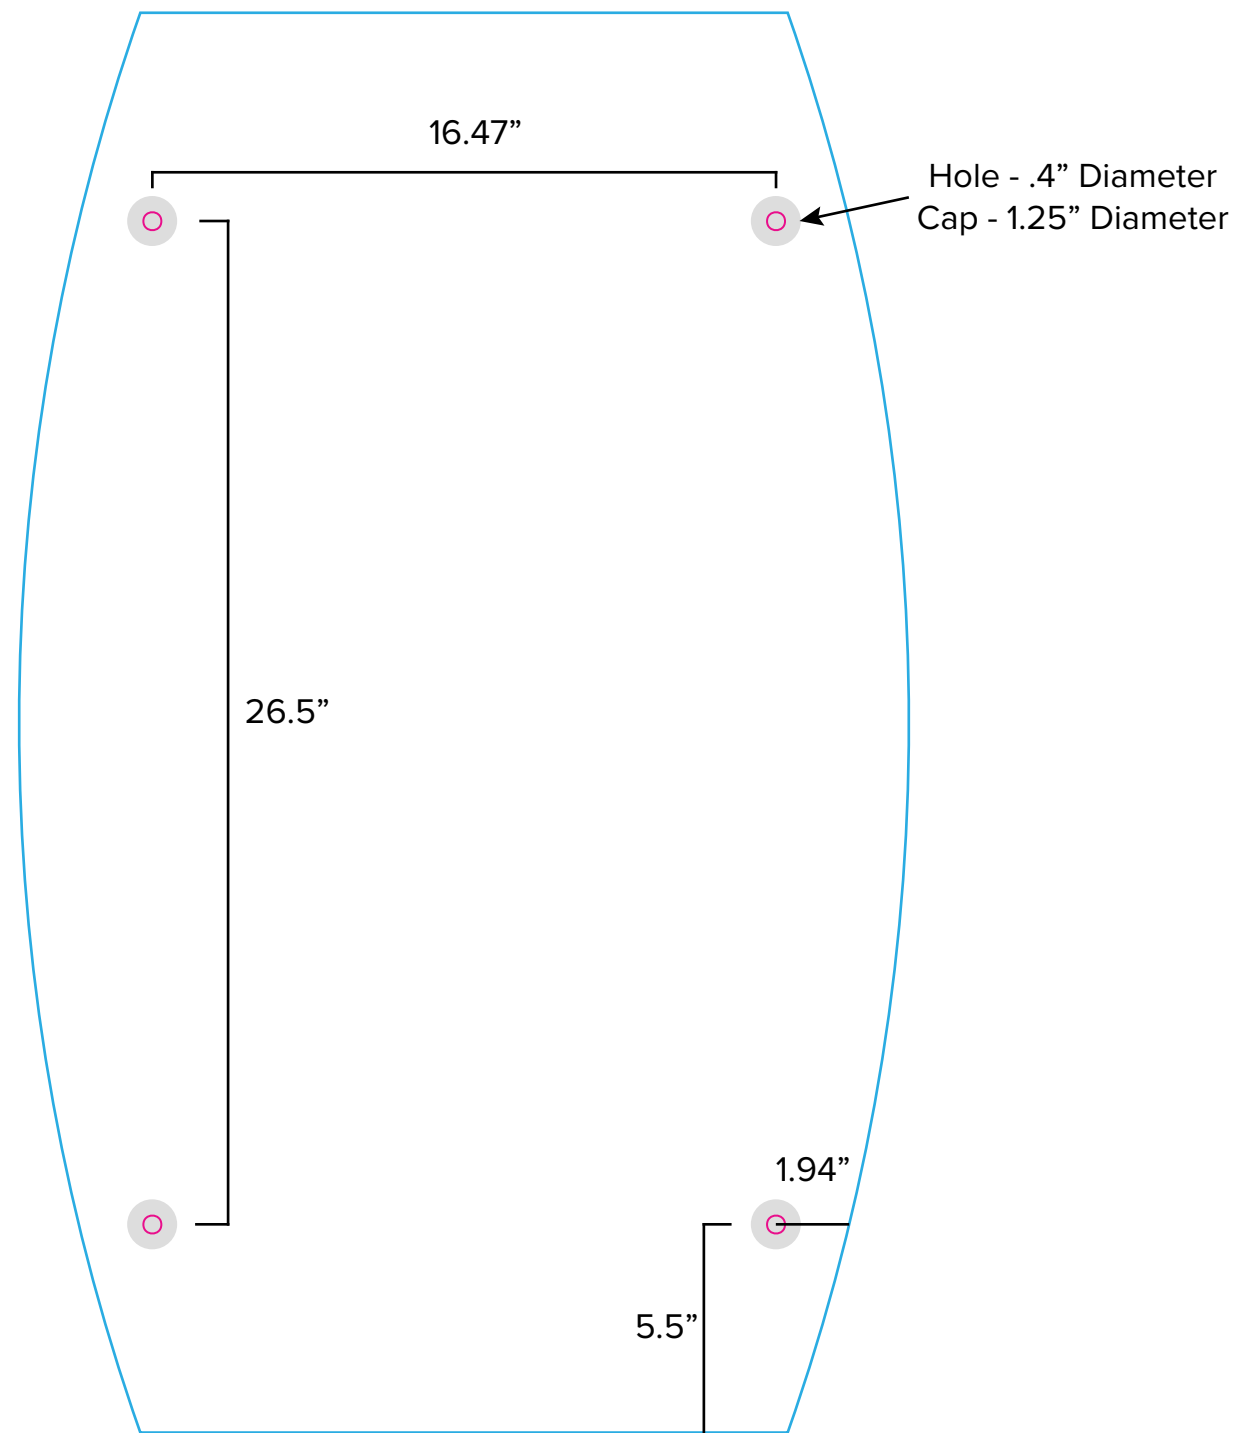

Graphic Template  
10 x 10 Inline Exhibit  
Backwall with Concave Rectangular Panel - SEG Graphic

NOTE: All Raster Art (jpg, tiff,psd, png, etc.) must be at least 100 dpi at print size.  
Standard kits are often customized. Please check with Customer Service to ensure that this template matches your specific job.

# Graphic Template Backwall Workstation – Direct Print Graphic

NOTE: All Raster Art (jpg, tiff,psd, png, etc.) must be at least 100 dpi at print size.  
Standard kits are often customized. Please check with Customer Service to ensure that this template matches your specific job.

Graphic Template  
Backwall Workstation Countertop – Vinyl Graphics  
Graphics **NOT** included in base price. Please request pricing.

NOTE: All Raster Art (jpg, tiff,psd, png, etc.) must be at least 100 dpi at print size.  
Standard kits are often customized. Please check with Customer Service to ensure that this template matches your specific job.

# Graphic Template Portable Counter – Direct Print Graphic

SYM-408  
Image Area  
23.5" W x 37.5" H  
Direct Print Graphic

NOTE: All Raster Art (jpg, tiff,psd, png, etc.) must be at least 100 dpi at print size.  
Standard kits are often customized. Please check with Customer Service to ensure that this template matches your specific job.