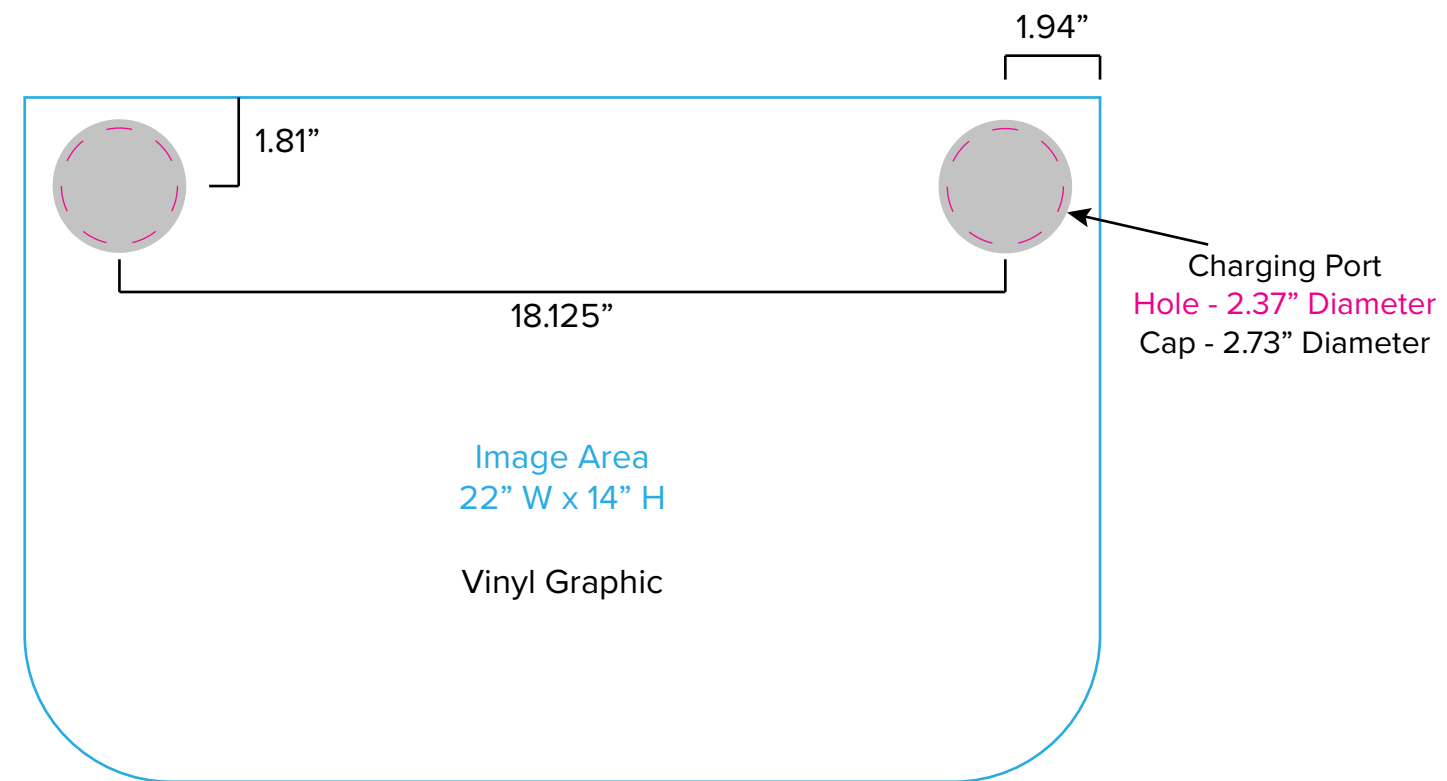

Graphic Template  
10 x 10 Inline Exhibit  
Backwall with Concave Rectangular Panel - SEG Graphic

NOTE: All Raster Art (jpg, tiff,psd, png, etc.) must be at least 100 dpi at print size.  
Standard kits are often customized. Please check with Customer Service to ensure that this template matches your specific job.

# Graphic Template Backwall Workstation – Direct Print Graphic

NOTE: All Raster Art (jpg, tiff,psd, png, etc.) must be at least 100 dpi at print size.  
Standard kits are often customized. Please check with Customer Service to ensure that this template matches your specific job.

Graphic Template  
Backwall Workstation Countertop – Vinyl Graphics  
Graphics **NOT** included in base price. Please request pricing.

NOTE: All Raster Art (jpg, tiff,psd, png, etc.) must be at least 100 dpi at print size.  
Standard kits are often customized. Please check with Customer Service to ensure that this template matches your specific job.

# Graphic Template Portable Counter – Direct Print Graphic

SYM-408  
Image Area  
23.5" W x 37.5" H  
Direct Print Graphic

NOTE: All Raster Art (jpg, tiff,psd, png, etc.) must be at least 100 dpi at print size.  
Standard kits are often customized. Please check with Customer Service to ensure that this template matches your specific job.