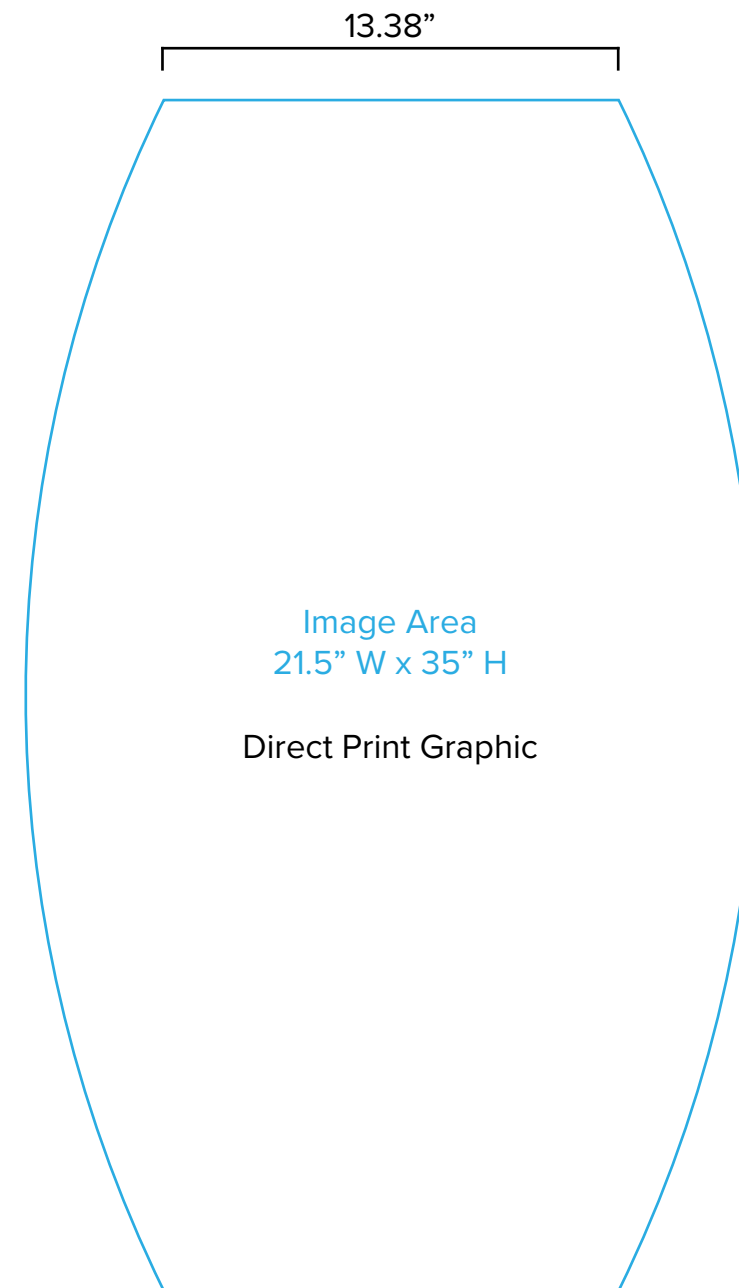

Graphic Template  
10 x 10 Inline Exhibit  
Backwall with Concave Rectangular Panel - SEG Graphic

NOTE: All Raster Art (jpg, tiff,psd, png, etc.) must be at least 100 dpi at print size.  
Standard kits are often customized. Please check with Customer Service to ensure that this template matches your specific job.

# Graphic Template Backwall Workstation – Direct Print Graphic

NOTE: All Raster Art (jpg, tiff,psd, png, etc.) must be at least 100 dpi at print size.  
Standard kits are often customized. Please check with Customer Service to ensure that this template matches your specific job.

Graphic Template  
Backwall Workstation Countertop – Vinyl Graphics  
Graphics **NOT** included in base price. Please request pricing.

NOTE: All Raster Art (jpg, tiff,psd, png, etc.) must be at least 100 dpi at print size.  
Standard kits are often customized. Please check with Customer Service to ensure that this template matches your specific job.

# Graphic Template Portable Counter – Direct Print Graphic

SYM-408  
Image Area  
23.5" W x 37.5" H  
Direct Print Graphic

NOTE: All Raster Art (jpg, tiff,psd, png, etc.) must be at least 100 dpi at print size.  
Standard kits are often customized. Please check with Customer Service to ensure that this template matches your specific job.